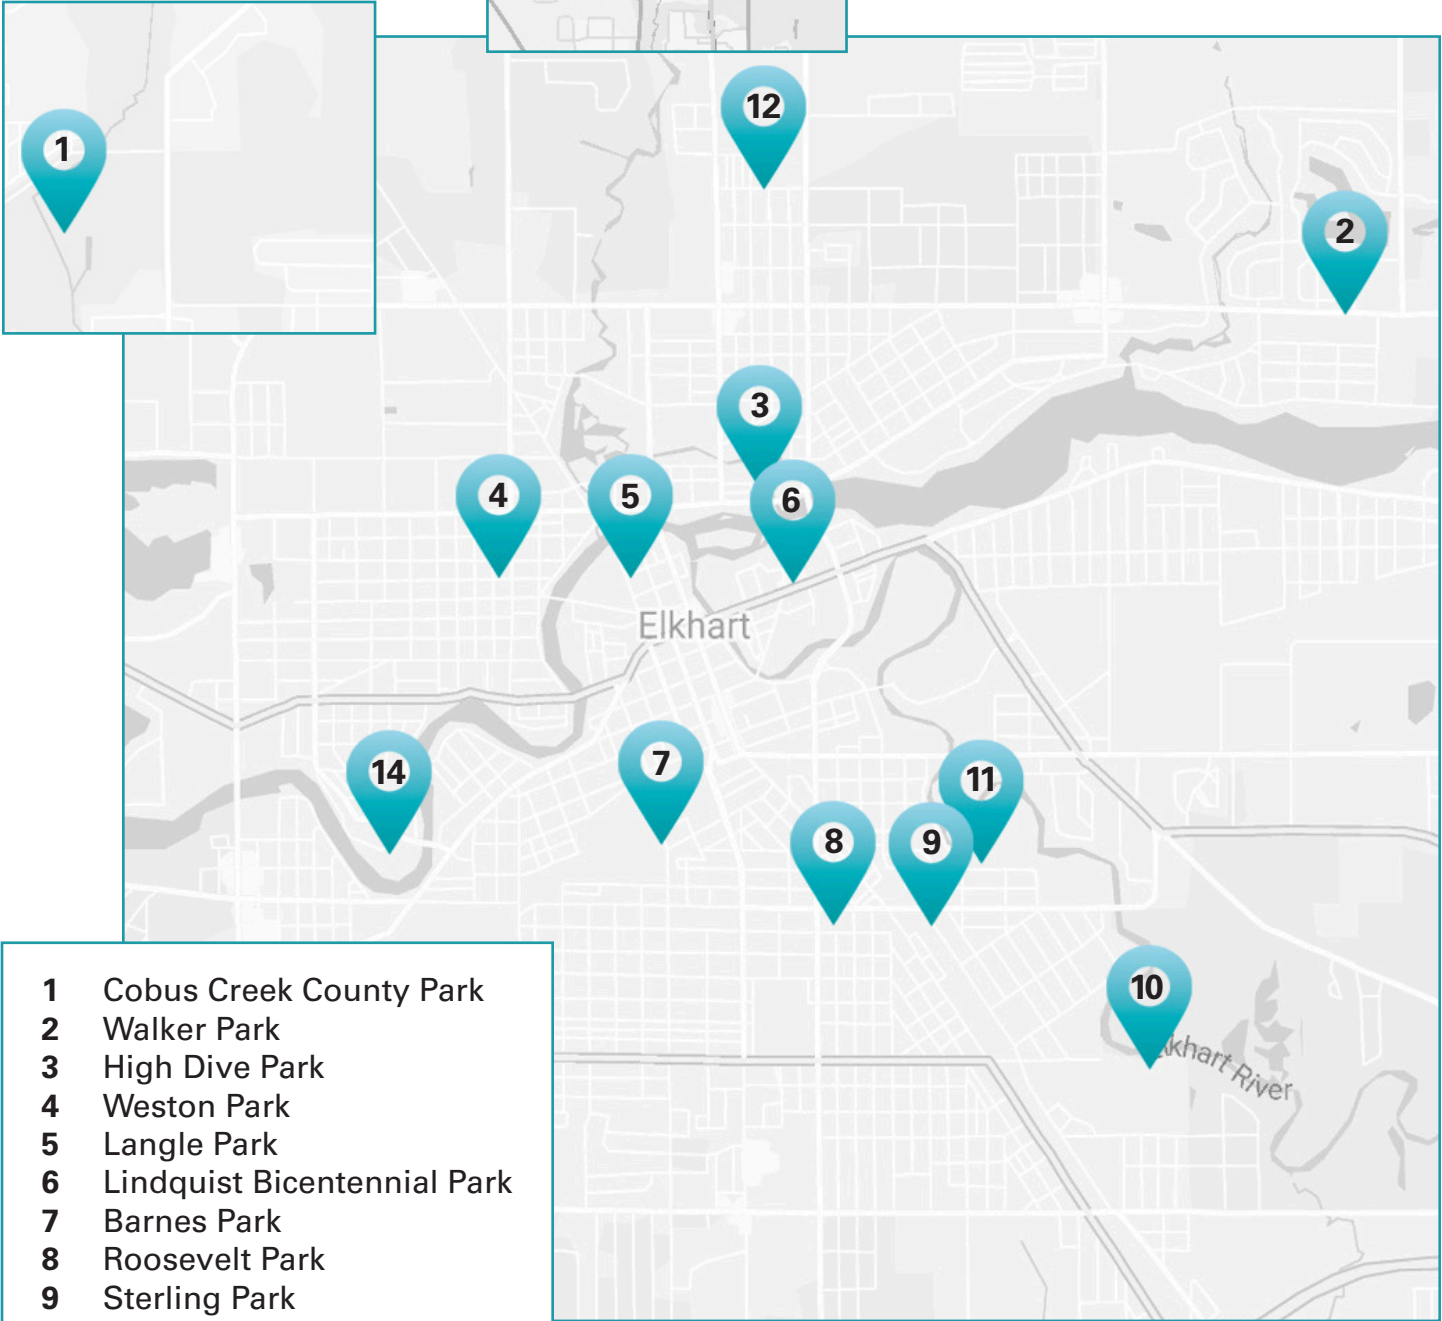

Elkhart Locations

Don't just sit. **GET FIT!**

- 1 Cobus Creek County Park
- 2 Walker Park
- 3 High Dive Park
- 4 Weston Park
- 5 Langle Park
- 6 Lindquist Bicentennial Park
- 7 Barnes Park
- 8 Roosevelt Park
- 9 Sterling Park
- 10 River Greenway Trail
- 11 Studebaker Park
- 12 Woodlawn Nature Center
- 13 Riverwalk
- 14 McNaughton Park